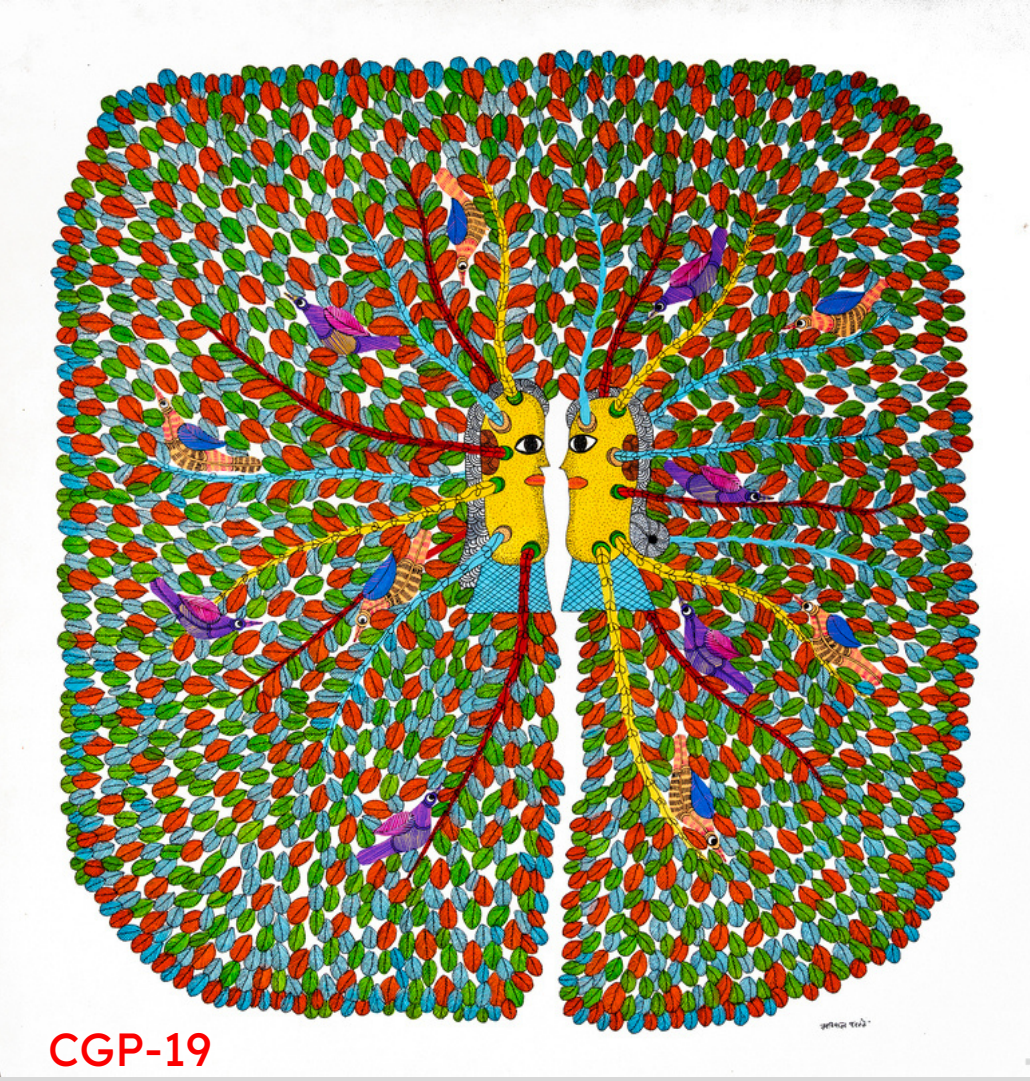

CGP-23

CGP-19